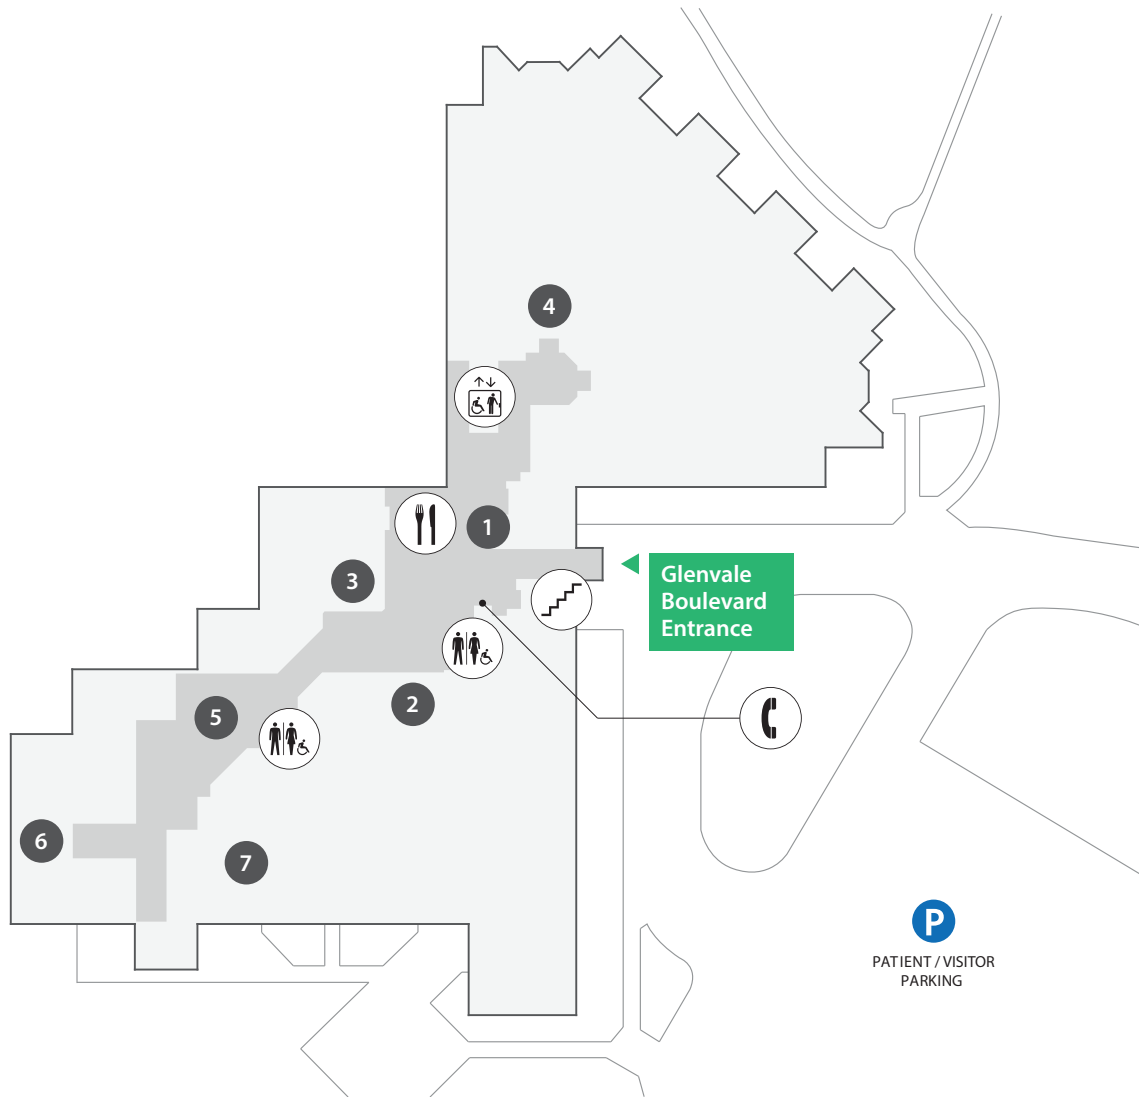

Toronto Rehab Institute - Lyndhurst

520 Sutherland Drive

LEGEND

 Elevators	 Reception
 Food / Restaurant	 Gymnatorium
 Phone	 Waiting Room
 Stairs	 Circulation
 Washroom	 Lobby
	 OT
	 Exercise Room